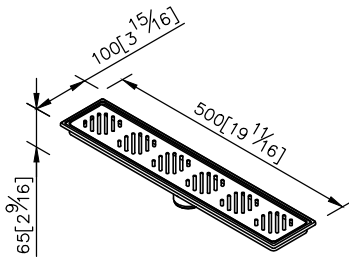

Floor Drain
0305-53-79S1

1. Stainless meets SUS304 standard.
2. Premium metal construction for durability.
3. Justime finishes resist corrosion and tarnish.
4. Material of Grid: Stainless Steel SUS304.
5. Drain core could prevent bugs, bad smells, and backflows.

unit: mm[inch]