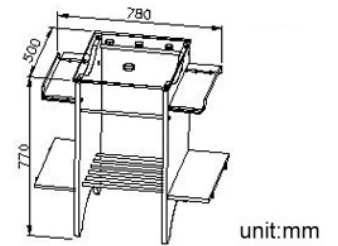

DESCRIPTION:

1. Material : Beech MDF / Brass with chrome-plated
2. Water-proof coating
3. N.W.: 22.1 kg
4. Deck :Frosted Tempered glass 424(L)x490(W)x12 (mm)
5. With towel bar and wood/tempered glass shelf