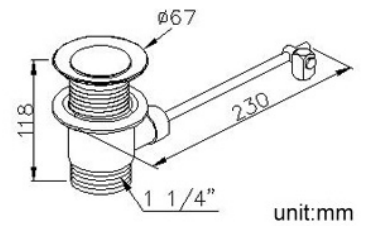

DESCRIPTION:

1. Material of forging body meets JIS 3771 standard.
2. Material of brass tube meets JIS C2700 standard.