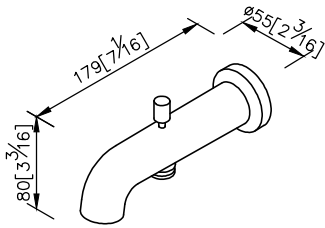

Tub Spout W/Diverter
6765-9V-80CP

- 1.Brass of casting body meets ISO CuZn40Pb standard.
- 2.Premium metal construction for durability.
- 3.Justime finishes resist corrosion and tarnish.
- 4.Finish meets the standard of ASTM-SC2.
- 5.Easy-pull diverter for changing water stream flow.
- 6.Coordinates with other products in Pan1 collection.

unit: mm[inch]