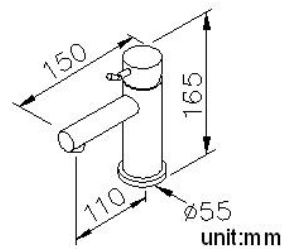

DESCRIPTION:

- 1.The special bending designed let consumers can easily turn on the handle.
- 2.Handle can be moved up to 25° to adjust water flow from closed position, hot and cold water control by swinging handle 45°.
- 3.Ceramic valve with KOREA ceramic disc.
- 4.Stainless steel braided hose with M10 x 1.0mm (Male thread connect to faucet body) and 1/2"-14NPSM (Female thread connect to water supply system).
- 5.Stainless steel braided hose with SANTOPRENE tube (meets NSF approval), can be stood 15Kg/cm2 water pressure and 120°C heat.
- 6.Brass with Chrome plated meets ASTM-SC2 standard.
- 7.Casting material meets ISO CuZn40Pb Standard.
- 8.Handle material meets JIS 3771 Standard.