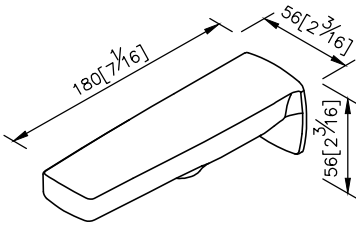

Tub Spout
6779-9W-80CP

1. Easy-pull diverter for changing water stream flow.
2. Premium metal body structure ensures reliability and durability.
3. JUSTIME finishes resist corrosion and tarnishing.
4. Complement the Pan 2 collection of faucets and showers.

unit: mm[inch]