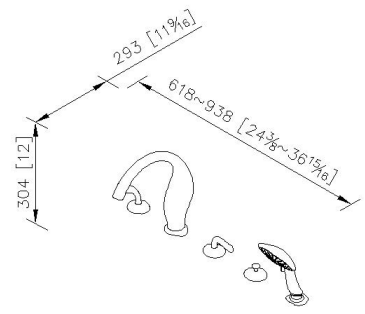

**Bathtub Faucet
6781-M2-80CP**

INTRODUCTION:

ETHER bathtub mixer breaks the image of traditional faucet with smooth lines and dim imagine making the bathtub mixer to be not only an appliance but also an artwork. Overall concept of ETHER Series Faucet is based on the idea of illimitable space outside of sky, and it has also been mentioned by philosophers of Greek and China Taoism. The smooth lines and dim imagine are like aurora on ether and current in deep ocean. The unique design of ETHER breaks so-called shape and brings faucet to artistic decoration level.

DESCRIPTION:

- 1.Brass with Chrome plated meets ASTM-SC2 standard.
- 2.Handle material meets JIS 3771 Standard.
- 3.Stainless steel braided hose with SANTOPRENE tube meets NSF approval, can stand 15Kg/cm2 water pressure and 120°C heat.
- 4.Swiveling spout has tested up to 50,000 turns test.
- 5.Swiveling design not only maintains complete shape, but decreases the accumulated filth.
- 6.The smooth shape and lines could increase the gradation of vision and will protect users from any accidental injure.
- 7.Hand shower has five functions to use.