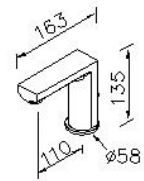

DESCRIPTION:

- 1.Universal mold design which uses common parts and increase more convenient for maintained.
- 2.Pressing the tip-touch aerator to control water flow.
- 3.The aerator is designed in Taiwan, passed multinational patents and water-saving of Taiwan.
- 4.Tip-touch aerator passes up to 200,000 times on-off life test. (Saving water, no handle valve and electric system).
- 5.The faucet can stand the presure from 0.5 to 5 kg/cm²
- 6.Stainless steel braided hose with M10 x 1.0mm (Male thread connect to faucet body) and 1/2"-14NPSM (Female thread connect to water supply system).