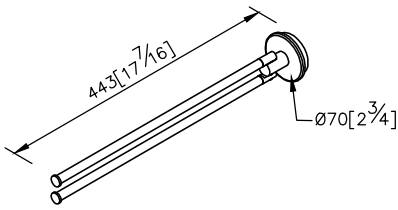

Swivel Double Towel Bar
6802-12-80CP

unit: mm[inch]

- 1.Round porcelain faceplate could increase the living atmosphere for bathroom.
- 2.The towel bar could be swiveled by user required and added the space for bathroom environment.
- 3.Brass of casting body meets JIS 3604 standard.
- 4.Premium metal construction for durability.
- 5.Justime finishes resist corrosion and tarnish.
- 6.Finish meets the standard of ASTM-SC2.
- 7.Correctly installed product's loading is 4 kgf.
- 8.Coordinates with other products in Happiness collection.