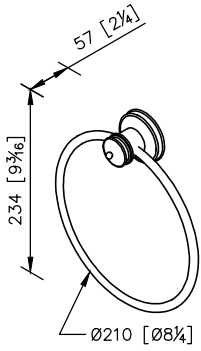

Towel Ring
6803-60-80CP

unit: mm[inch]

- 1.Brass meets JIS 3604 standard.
- 2.Premium metal construction for durability.
- 3.Justime finishes resist corrosion and tarnish.
- 4.Finish meets the standard of ASTM-SC2.
- 5.The pedestal could increase the stability for user.
- 6.Correctly installed product's loading is 4 kgf.
- 7.The cylinder plinth of the bathroom accessories could increase the elegance for environment.

Mounting Template Specification