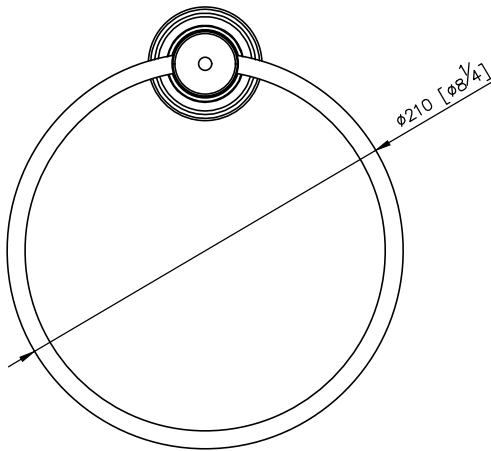

Towel Ring
6803-60-80CP

unit: mm[inch]

- 1.Brass meets JIS 3604 standard.
- 2.Premium metal construction for durability.
- 3.Justime finishes resist corrosion and tarnish.
- 4.Finish meets the standard of ASTM-SC2.
- 5.The pedestal could increase the stability for user.
- 6.Correctly installed product's loading is 4 kgf.
- 7.The cylinder plinth of the bathroom accessories could increase the elegance for environment.

Mounting Template Specification