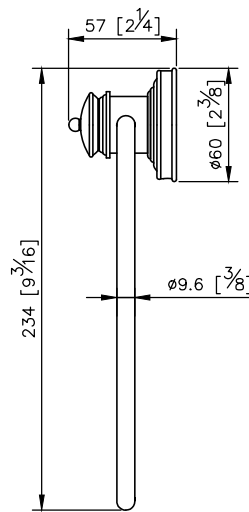

Towel Ring
6803-60-80CP

unit: mm[inch]

- 1.Brass meets JIS 3604 standard.
- 2.Premium metal construction for durability.
- 3.Justime finishes resist corrosion and tarnish.
- 4.Finish meets the standard of ASTM-SC2.
- 5.The pedestal could increase the stability for user.
- 6.Correctly installed product's loading is 4 kgf.
- 7.The cylinder plinth of the bathroom accessories could increase the elegance for environment.

Mounting Template Specification