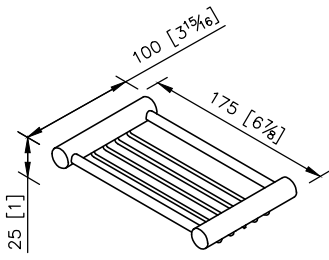

Soap Shelf
6806-22-80S1

1. Stainless Steel body meets SUS 304 standard.
2. Premium metal construction for durability.
3. Justime finishes resist corrosion and tarnish.
4. The simply design concept could be collocated with diverse space.
5. Correctly installed product's loading is 2 kgf.
6. The design of shower set will reduce the water accumulated.
7. Coordinates with other products in 6806 collection.

unit: mm[inch]