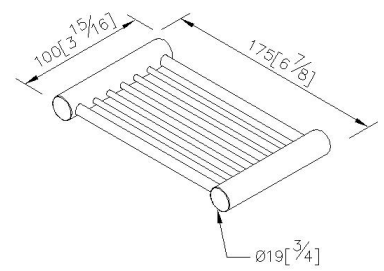

Soap Shelf 6807-22-80CP

INTRODUCTION:

Simple and elegant style of bathroom accessories turn into a basic demand of modern customer, as main design as slender cylinder, which present design features.

DESCRIPTION:

- 1.The design of shower set will reduce the water accumulated.
- 2.Brass of body meets JIS 3604 standard.
- 3.Premium metal construction for durability.
- 4.Justime finishes resist corrosion and tarnish.
- 5.Finish meets the standard of ASTM-SC2.
- 6.Correctly installed product's loading is 2 kgf.
- 7.Coordinates with other products in Still One Collection.

unit: mm[inch]

Certification:

Fixing Kits:

- 1.SUS 304 Stainless Steel Screws *2
- Hex Key 1/8" *1
- Plastic Anchors *2
- Material of Wall Mount Bracket: Copper JIS3604 *2

AWARD: