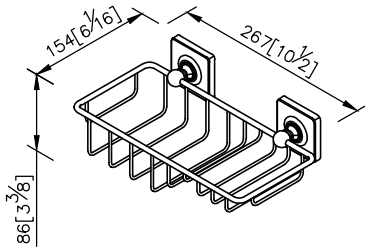

Basket
6858-85-80CP

1. Brass meets JIS 3604 standard.
2. Premium metal construction for durability.
3. Justime finishes resist corrosion and tarnish.
4. Finish meets the standard of ASTM-SC2.
5. Correctly installed product's loading is 5 kgf.
6. Coordinates with other products in Timeless Collection.

unit: mm[inch]