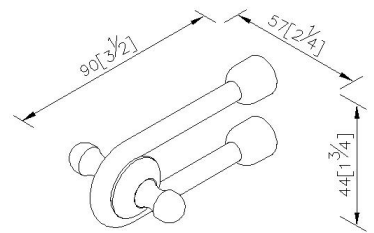

Robe Hook
6861-50-80CP

INTRODUCTION:

A bathroom not only being a place for bathing, the arrangements of accessories shows personal taste. 6861 series become a choice of the bathing space with perfect match of "U" shape bracket match with the gold base.

DESCRIPTION:

- 1.Brass meets JIS 3604 standard.
- 2.Premium metal construction for durability.
- 3.Justime finishes resist corrosion and tarnish.
- 4.Finish meets the standard of ASTM-SC2.
- 5.Correctly installed product's loading is 5 kgf.
- 6.Coordinates with other products in 6861 collection.

unit: mm[inch]

Certification:

Fixing Kits:

- 1.SUS 304 Stainless Steel Screws*2
- Hex Key 2.0mm*1
Plastic Anchors*2

AWARD: