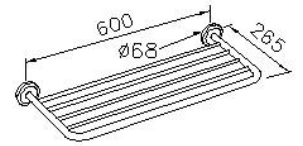

Bath Towel Rack
6864-65-80CP

INTRODUCTION:

Brass towel rack with chrome-plated is highly solid and durable, making safety for household. It provides necessary storage function and won't deform even under heavy pressure.

DESCRIPTION:

- 1.Brass of forging body meets JIS 3771 standard.
- 2.Premium metal construction for durability.
- 3.Justime finishes resist corrosion and tarnish.
- 4.Finish meets the standard of ASTM-SC2.
- 5.Correctly installed product's loading is 5 kgf.
- 6.Coordinates with other products in 6864 collection.