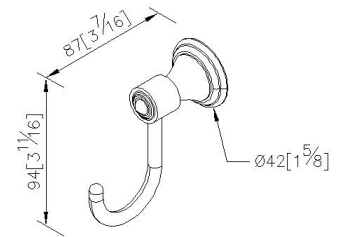

Robe Hook
6865-50-80CP

INTRODUCTION:

As a necessary fitting of bathroom, the chrome plated hook blends well in all kinds of interior design, presenting visual friendly. Its great hardness and antirust ability guarantee the durability for long-term usage.

DESCRIPTION:

- 1.Brass meets JIS 3604 standard.
- 2.Premium metal construction for durability.
- 3.Justime finishes resist corrosion and tarnish.
- 4.Finish meets the standard of ASTM-SC2.
- 5.Correctly installed product's loading is 5 kgf.
- 6.Coordinates with other products in Sofia Collection.

Certification:

unit: mm[inch]

Fixing Kits:

- SUS 304 Stainless Steel Screws*2
- Hex Key 1/8"*1
- Plastic Anchors*2
- Material of Wall Mount Bracket: Copper JIS3771*1

AWARD: