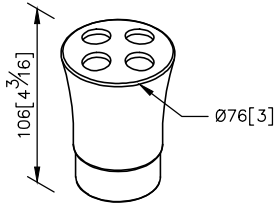

6899-36-80S1

1. Stainless steel base meets SUS 304 standard.
2. Premium metal construction for durability.
3. Justime finishes resist corrosion and tarnish.
4. Finish meets the standard of ASTM-SC2.
5. Porcelain white tooth brush holder.
6. Coordinates with other products in 6899 collection.

unit: mm[inch]