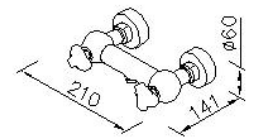

### DESCRIPTION:

- 1.The basin faucet has lovely shape and delicate appearance, which embellishes the environment.
- 2.Porcelain handles made by high pressure molding is against UV and color fading.
- 3.The available distance between two centers of wall water-outlet is from 122mm to 178mm.
- 4.With thread G 1/2 (1/2-14 PT) to water supply wall outlet.
- 5.Ceramic cartridge with MARUWA ceramic disc / (Japan).
- 6.Brass with Chrome plated finish meets ASTM-SC2 standard.
- 7.Casting material meets ISO CuZn40Pb Standard.