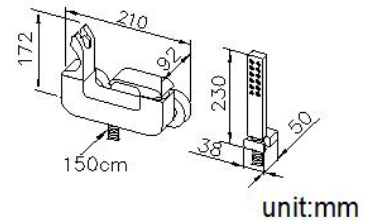

### DESCRIPTION:

1. Main body brass casting material meets ISO CuZn40Pb Standard.
2. Chrome plated finish meets ASTM-SC2 standard.
3. With 1/2" thread to water supply wall outlet.
4. The distance between two centers of wall water-outlet is from 122mm to 178mm.
5. Handle can be moved upward to adjust water flow from closed position; hot and cold water controlled by swinging handle for 45° both right and left sides.
6. The shower holder has been fixed on the main body for placing hand shower, and there is a plastic insert inside the bracket for holding the hand shower stably.
7. The flexible shower hose is with 1.5m length, which could be extended to 2m by request, and could bear the water pressure up to 15kg/cm<sup>2</sup>.
8. Coordinates with other products in Dragon collection.