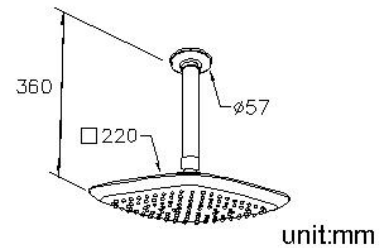

Showerhead 6904-AS-80CP

INTRODUCTION:

In the East, dragon represents honor and has auspicious meaning. Dragon Bathroom Accessories has inspired by Dragon Faucets with simple lines. Dragon Accessories could help to create unique bathing spaces for users. The appearance has combined with the function perfectly to reach the main idea of "the Form Follows Function". Accessories were molded concise shape for providing stability to users.

DESCRIPTION:

1. Plastic material with chrome plating finish has passed 4 hours CASS salt spray test.
2. Thread: G 1/2
3. Rain shower with pivot joint to adjust the showering angle by request.
4. Removable water-saving regulator of rain shower, and it could be removed by request.