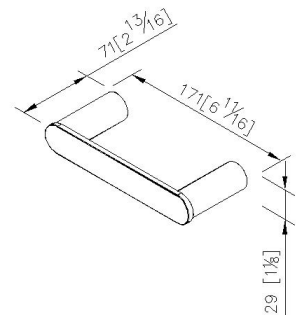

### Toilet Tissue Holder 6922-40-80CP

#### DESCRIPTION:

- 1.Brass material meets JIS 3604 standard.
- 2.Premium metal construction for durability.
- 3.Justime finishes resist corrosion and tarnish.
- 4.Chrome plated finish meets the standard of ASTM-SC2.
- 5.Product has been designed without joints to make it easy to clean.
- 6.Vertical force could support a static load of 5 kgf.
- 7.As the scissors type open bar, the user could replace the tissue paper roll conveniently with just one hand.
- 8.Coordinates with other products in Charming collection.

unit:mm[inch]