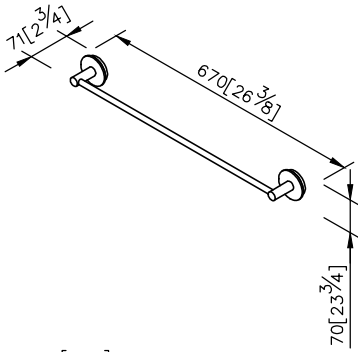

**Towel Bar**  
7802-10-80CP

- 1.Brass of casting body meets JIS 3604 standard.
- 2.Premium metal construction for durability.
- 3.Justime finishes resist corrosion and tarnish.
- 4.Finish meets the standard of ASTM-SC2.
- 5.Correctly installed product's loading is 4 kgf.
- 6.Coordinates with other products in Happiness collection.

unit: mm[inch]