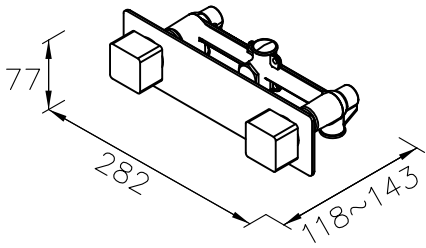

Two-Handle Valve (Downward Outlet)

unit:mm