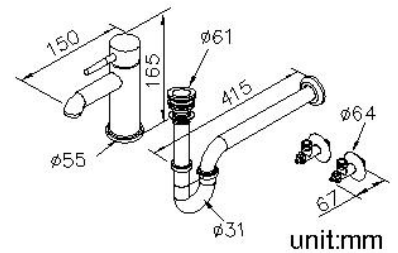

**Basin Faucet**  
**8765-90-80P1**

**INTRODUCTION:**

The simple and generous design without unnecessary lines to increase the fashion style on the showeroom. The special material of the handle has the speciality of skidproof and is easy to use. The Single-Handle Concealed Valve not only save space in the shower-room but also increase aesthetic feeling to environment.

**DESCRIPTION:**

1. Material of sand-casting body meets ISO CuZn40Pb standard.
2. Angle stop: Brass with Chrome plated.
3. Material of handle meets JIS 3771 standard.
4. SUS304 Stainless Steel coated lever brings extraordinary sight and safety.
5. With NEOPERL aerator, water flowing out will be much softer and less splash. Besides, the aerator spreads the stream into many little droplets so that it can save water evidently.
6. Shower hose with SANTOPRENE tube (meets NSF approval), can stand 10Kg/cm2 water pressure and 120° heat.
7. Stainless steel braided hose with M10 x 1.0mm (Male thread connect to faucet body) and 1/2"-14NPSM (Female thread connect to water supply system).